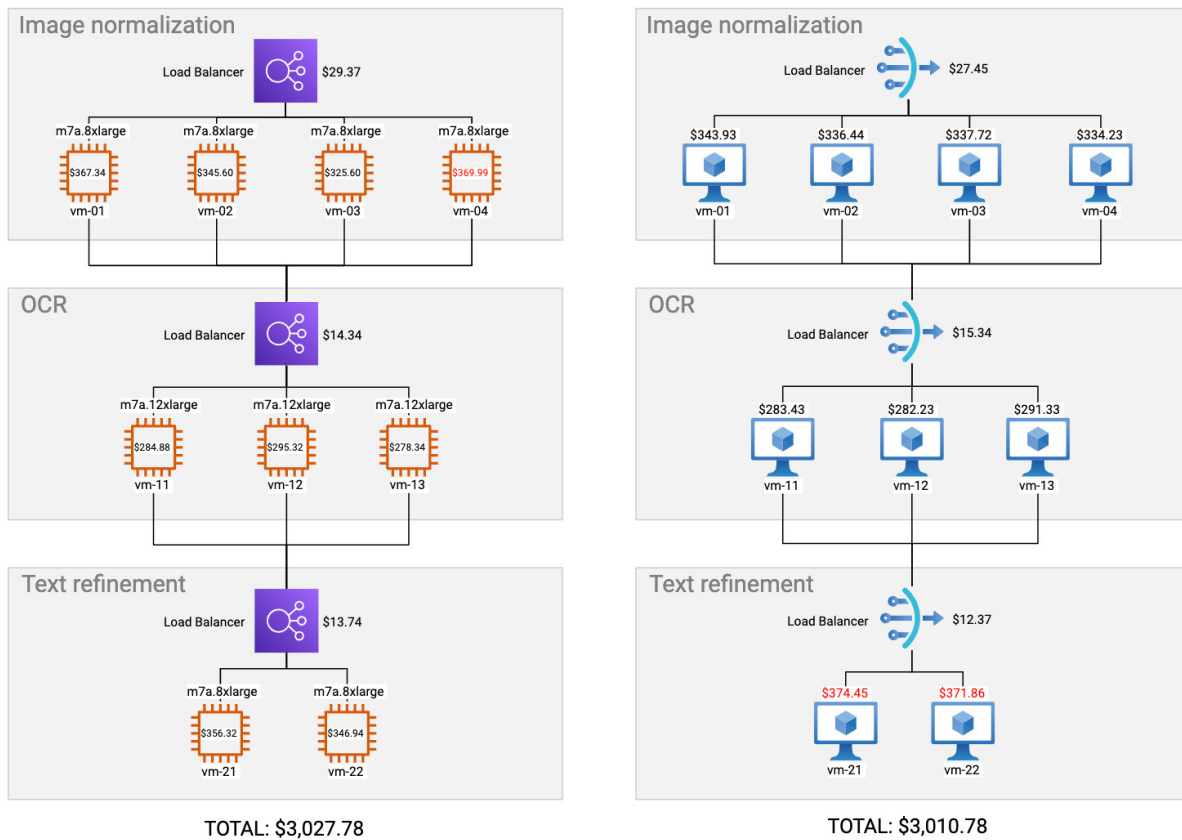

Smart Cloud Account & Cost Control

AWS, Azure, Google Cloud & On-Prem IT Uncomplicated

Understand Your Cloud Accounts & Cut Costs

Cut cloud costs and simplify multi-cloud management: netTerrain makes it easy. Manage your AWS, Azure, Google Cloud, and on-premises IT from one intuitive platform - no manual needed. Focus on the metrics that matter most and easily gain control over your Cloud infrastructure.

Simplify Cloud & Network Troubleshooting

- Quickly find cloud and network issues with easy-to-understand visuals and intuitive dashboards at your fingertips.
- Fix issues fast with clear insights that make it easy to understand your resources, usage, connections, and dependencies.
- Secure your infrastructure with audit-friendly diagrams, change history, and customized alerts.
- Stay ahead of the curve with automatic notifications and alerts that signal potential issues before they escalate.
- Drill down from a holistic view of your overall multi-account infrastructure to individual assets in clicks.

Azure / AWS ML Pipeline Diagram

Azure / AWS ML Pipeline Diagram

Last Modification: 21.February.2024 :: 19:02

netTerrain: User-Friendly Software That Makes Cloud IT Easy.

One Central Hub for All Your Clouds:

Manage all your cloud accounts (AWS, Azure, Google Cloud, etc.) from one easy-to-use platform.

Reliable, Up-to-Date Documentation:

Track changes as they happen and effortlessly maintain accurate records with netTerrain's self-updating documentation and diagrams.