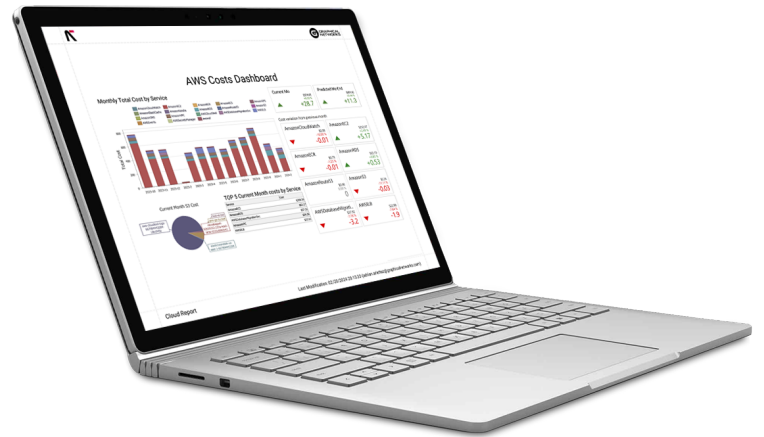

Smart Cloud Account & Cost Control

AWS, Azure, Google Cloud & On-Prem IT Uncomplicated

Understand Your Cloud Accounts & Cut Costs

Cut cloud costs and simplify multi-cloud management: netTerrain makes it easy. Manage your AWS, Azure, Google Cloud, and on-premises IT from one intuitive platform - no manual needed. Focus on the metrics that matter most and easily gain control over your Cloud infrastructure.

Simplify Cloud & Network Troubleshooting

- Quickly find cloud and network issues with easy-to-understand visuals and intuitive dashboards at your fingertips.
- Fix issues fast with clear insights that make it easy to understand your resources, usage, connections, and dependencies.
- Secure your infrastructure with audit-friendly diagrams, change history, and customized alerts.
- Stay ahead of the curve with automatic notifications and alerts that signal potential issues before they escalate.
- Drill down from a holistic view of your overall multi-account infrastructure to individual assets in clicks.

Insights That Speak Your Language:

Get the insights you need and focus on the metrics and data that matter most to your organization: block the noise that bogs down your work

Transparent Cloud Cost Insights & Control: