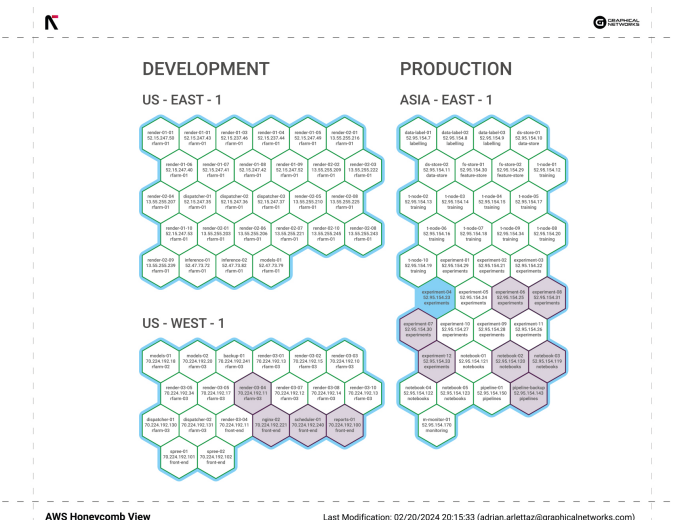

Simplify Cloud & Network Troubleshooting

- Quickly find cloud and network issues with easy-to-understand visuals and intuitive dashboards at your fingertips.
- Fix issues fast with clear insights that make it easy to understand your resources, usage, connections, and dependencies.
- Secure your infrastructure with audit-friendly diagrams, change history, and customized alerts.
- Stay ahead of the curve with automatic notifications and alerts that signal potential issues before they escalate.
- Drill down from a holistic view of your overall multi-account infrastructure to individual assets in clicks.