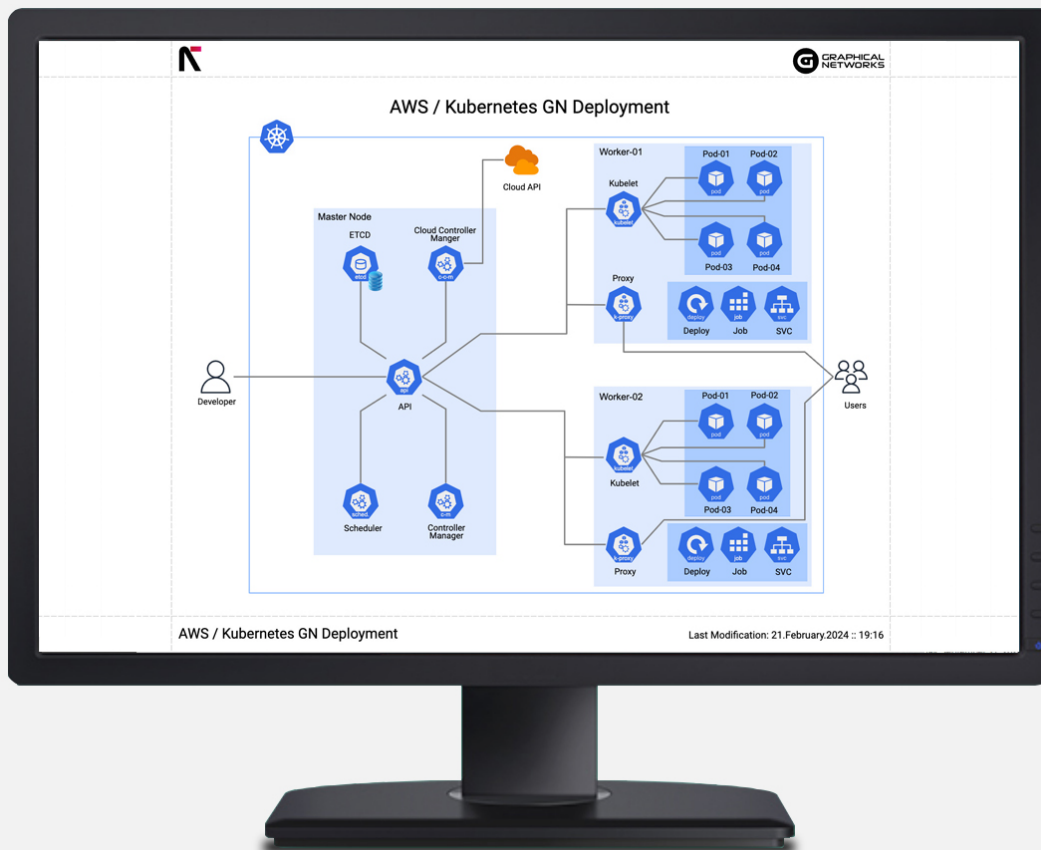

Smart Cloud Account & Cost Control

AWS, Azure, Google Cloud & On-Prem IT Uncomplicated

Understand Your Cloud Accounts & Cut Costs

Cut cloud costs and simplify multi-cloud management: netTerrain makes it easy. Manage your AWS, Azure, Google Cloud, and on-premises IT from one intuitive platform - no manual needed. Focus on the metrics that matter most and easily gain control over your Cloud infrastructure.

Simplify Cloud & Network Troubleshooting

- Quickly find cloud and network issues with easy-to-understand visuals and intuitive dashboards at your fingertips.
- Fix issues fast with clear insights that make it easy to understand your resources, usage, connections, and dependencies.
- Secure your infrastructure with audit-friendly diagrams, change history, and customized alerts.
- Stay ahead of the curve with automatic notifications and alerts that signal potential issues before they escalate.
- Drill down from a holistic view of your overall multi-account infrastructure to individual assets in clicks.

Azure / AWS ML Pipeline Diagram

Azure / AWS ML Pipeline Diagram

Last Modification: 21.February.2024 :: 19:02

netTerrain: User-Friendly Software That Makes Cloud IT Easy.

One Central Hub for All Your Clouds:

Manage all your cloud accounts (AWS, Azure, Google Cloud, etc.) from one easy-to-use platform.

Reliable, Up-to-Date Documentation:

Track changes as they happen and effortlessly maintain accurate records with netTerrain's self-updating documentation and diagrams.